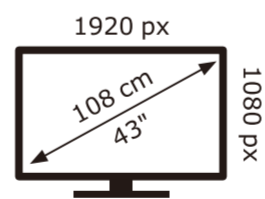

ENERG 

LED 43GOF050B

45 kWh/1000h

ABCDEF**G**

45 kWh/1000h

2019/2013