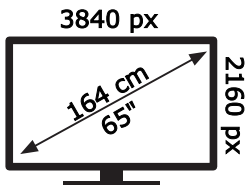

ENERG

VOX

QLED 65VAQ750B

85 kWh/1000h

ABCDEF **G**

145 kWh/1000h

50728277