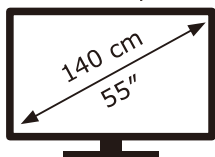

ENERG

UHD 55VDU683B

73 kWh/1000h

ABCDEF**F**G

73 kWh/1000h

3840 px

2160 px